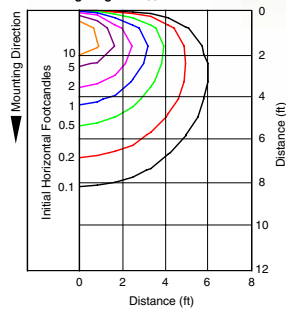

Catalog Number: IC115LEDHSG
838LED-13-41K-BL
Test Number: PT09105902
Total Lumens: 182 lms
Mounting Height: 2.00 ft