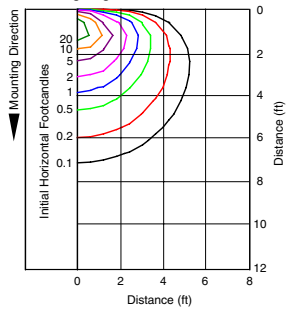

IP65

Catalog Number: IC115LEDHSG
838LED-13-41K-BL
Test Number: PT09105902
Total Lumens: 182 lms
Mounting Height: 1.50 ft