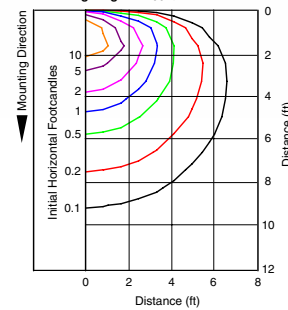

Catalog Number: IC115LEDHSG
838LED-13-41K-WH
Test Number: PT09105901
Total Lumens: 293 lms
Mounting Height: 2.00 ft