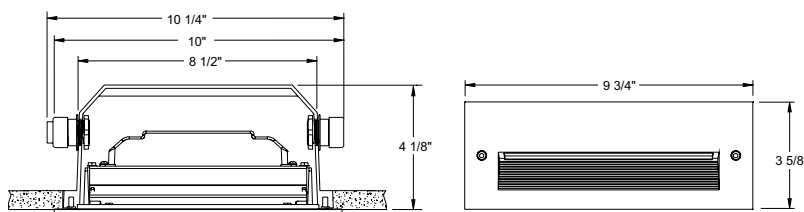

Multiplier: 3K - 0.95

**Ordering Information:** Housing and power module trim each ordered separately.

Ordering Example: **IC115LEDHSG**

Ordering Example: **838LED-13-41K-BL**

Back Housing	Power Module Trim	Wattage	Color Temperature	Finish
IC115LEDHSG	838LED	13 13W	3K 3000K  41K 4100K	BL Black Textured  WH White Textured  SR Silver Textured  BZ Bronze Textured

### Dimensions

Wall Opening: 9" x 3"

**Juno**<sup>®</sup>  
Recessed and Trac Lighting

**indy**<sup>™</sup>  
Architectural Recessed Lighting

**Alfa**<sup>™</sup>  
Decorative Lighting Systems

**AccuLite**<sup>™</sup>  
Commercial and Industrial Lighting