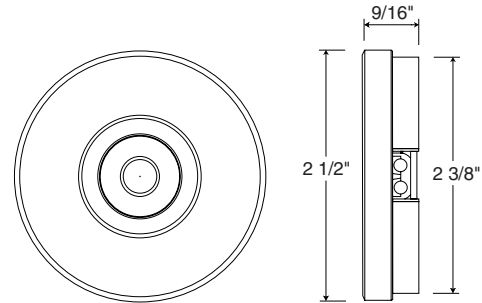

Ordering Information

Juno Undercabinet Solo-Task LED Fixtures

Catalog #	Luminaire Finish	Color Temperature
USTL1-3K-BL	Black Face/Black Base	3000K
USTL1-3K-BZ	Brushed Bronze Face/Black Base	3000K
USTL1-3K-SN	Satin Nickel Face/Black Base	3000K
USTL1-3K-WH	White Face/White Base	3000K

Juno Undercabinet Solo-Task LED Kits

Each Kit includes:

3 Luminaires, 1 Plug-in Driver/Transformer with field installed switch, 10-feet of wire, and 5-adhesive backed wire clips

UK3STL-3K-BL	Black Face/Black Base	3000K
UK3STL-3K-BZ	Brushed Bronze Face/Black Base	3000K
UK3STL-3K-SN	Satin Nickel Face/Black Base	3000K
UK3STL-3K-WH	White Face/White Base	3000K

Electrical Data

USTL1-3K

Total input power (watts)*	3.5
Lumens	174
Efficacy (lumens/watt)	49.7

* Represents Solo-Task power – additional losses vary depending upon driver chosen and system loading.

Drivers/Transformers

Catalog #	Finish	Description
TL602E-10-WH	White	10W 12V AC (Class-2) Electronic Driver/Transformer
TL602E-25-WH	White	25W 12V AC (Class-2) Electronic Driver/Transformer
TL602E-60-WH	White	60W 12V AC (Class-2) Electronic Driver/Transformer

Ordering Options (Add as suffix to catalog number)

Catalog #	Finish	Description
-CP6	White	6ft. Cord & Plug, factory installed

Catalog #	Finish	Description
TL548U-WH	White	60W 12V AC (Class-2) Plug-in Electronic Driver/Transformer
TL548U-BL	Black	60W 12V AC (Class-2) Plug-in Electronic Driver/Transformer

Catalog #	Finish	Description
TL576-10-BL	Black	10W 12V AC (Class-2) Magnetic Driver/Transformer
TL576-25-BL	Black	25W 12V AC (Class-2) Magnetic Driver/Transformer
TL576-60-BL	Black	60W 12V AC (Class-2) Magnetic Driver/Transformer

The Solo-Task luminaire offering is a low voltage system. As such, voltage drop is an inherent characteristic. Refer to the Solo-Task specification sheet or installation instructions for system run lengths utilizing the above driver/transformers to ensure optimal system performance.

Accessories

Catalog #	Description
UST18G-10-WH	18AWG 2-Conductor Parallel Bonded Wire, 10-Feet, White
UST18G-25-WH	18AWG 2-Conductor Parallel Bonded Wire, 25-Feet, White
UST18G-10-BL	18AWG 2-Conductor Parallel Bonded Wire, 10-Feet, Black
UST18G-25-BL	18AWG 2-Conductor Parallel Bonded Wire, 25-Feet, Black

Warranty

Juno Undercabinet Solo-Task LED Lighting features a five-year warranty from date of purchase.