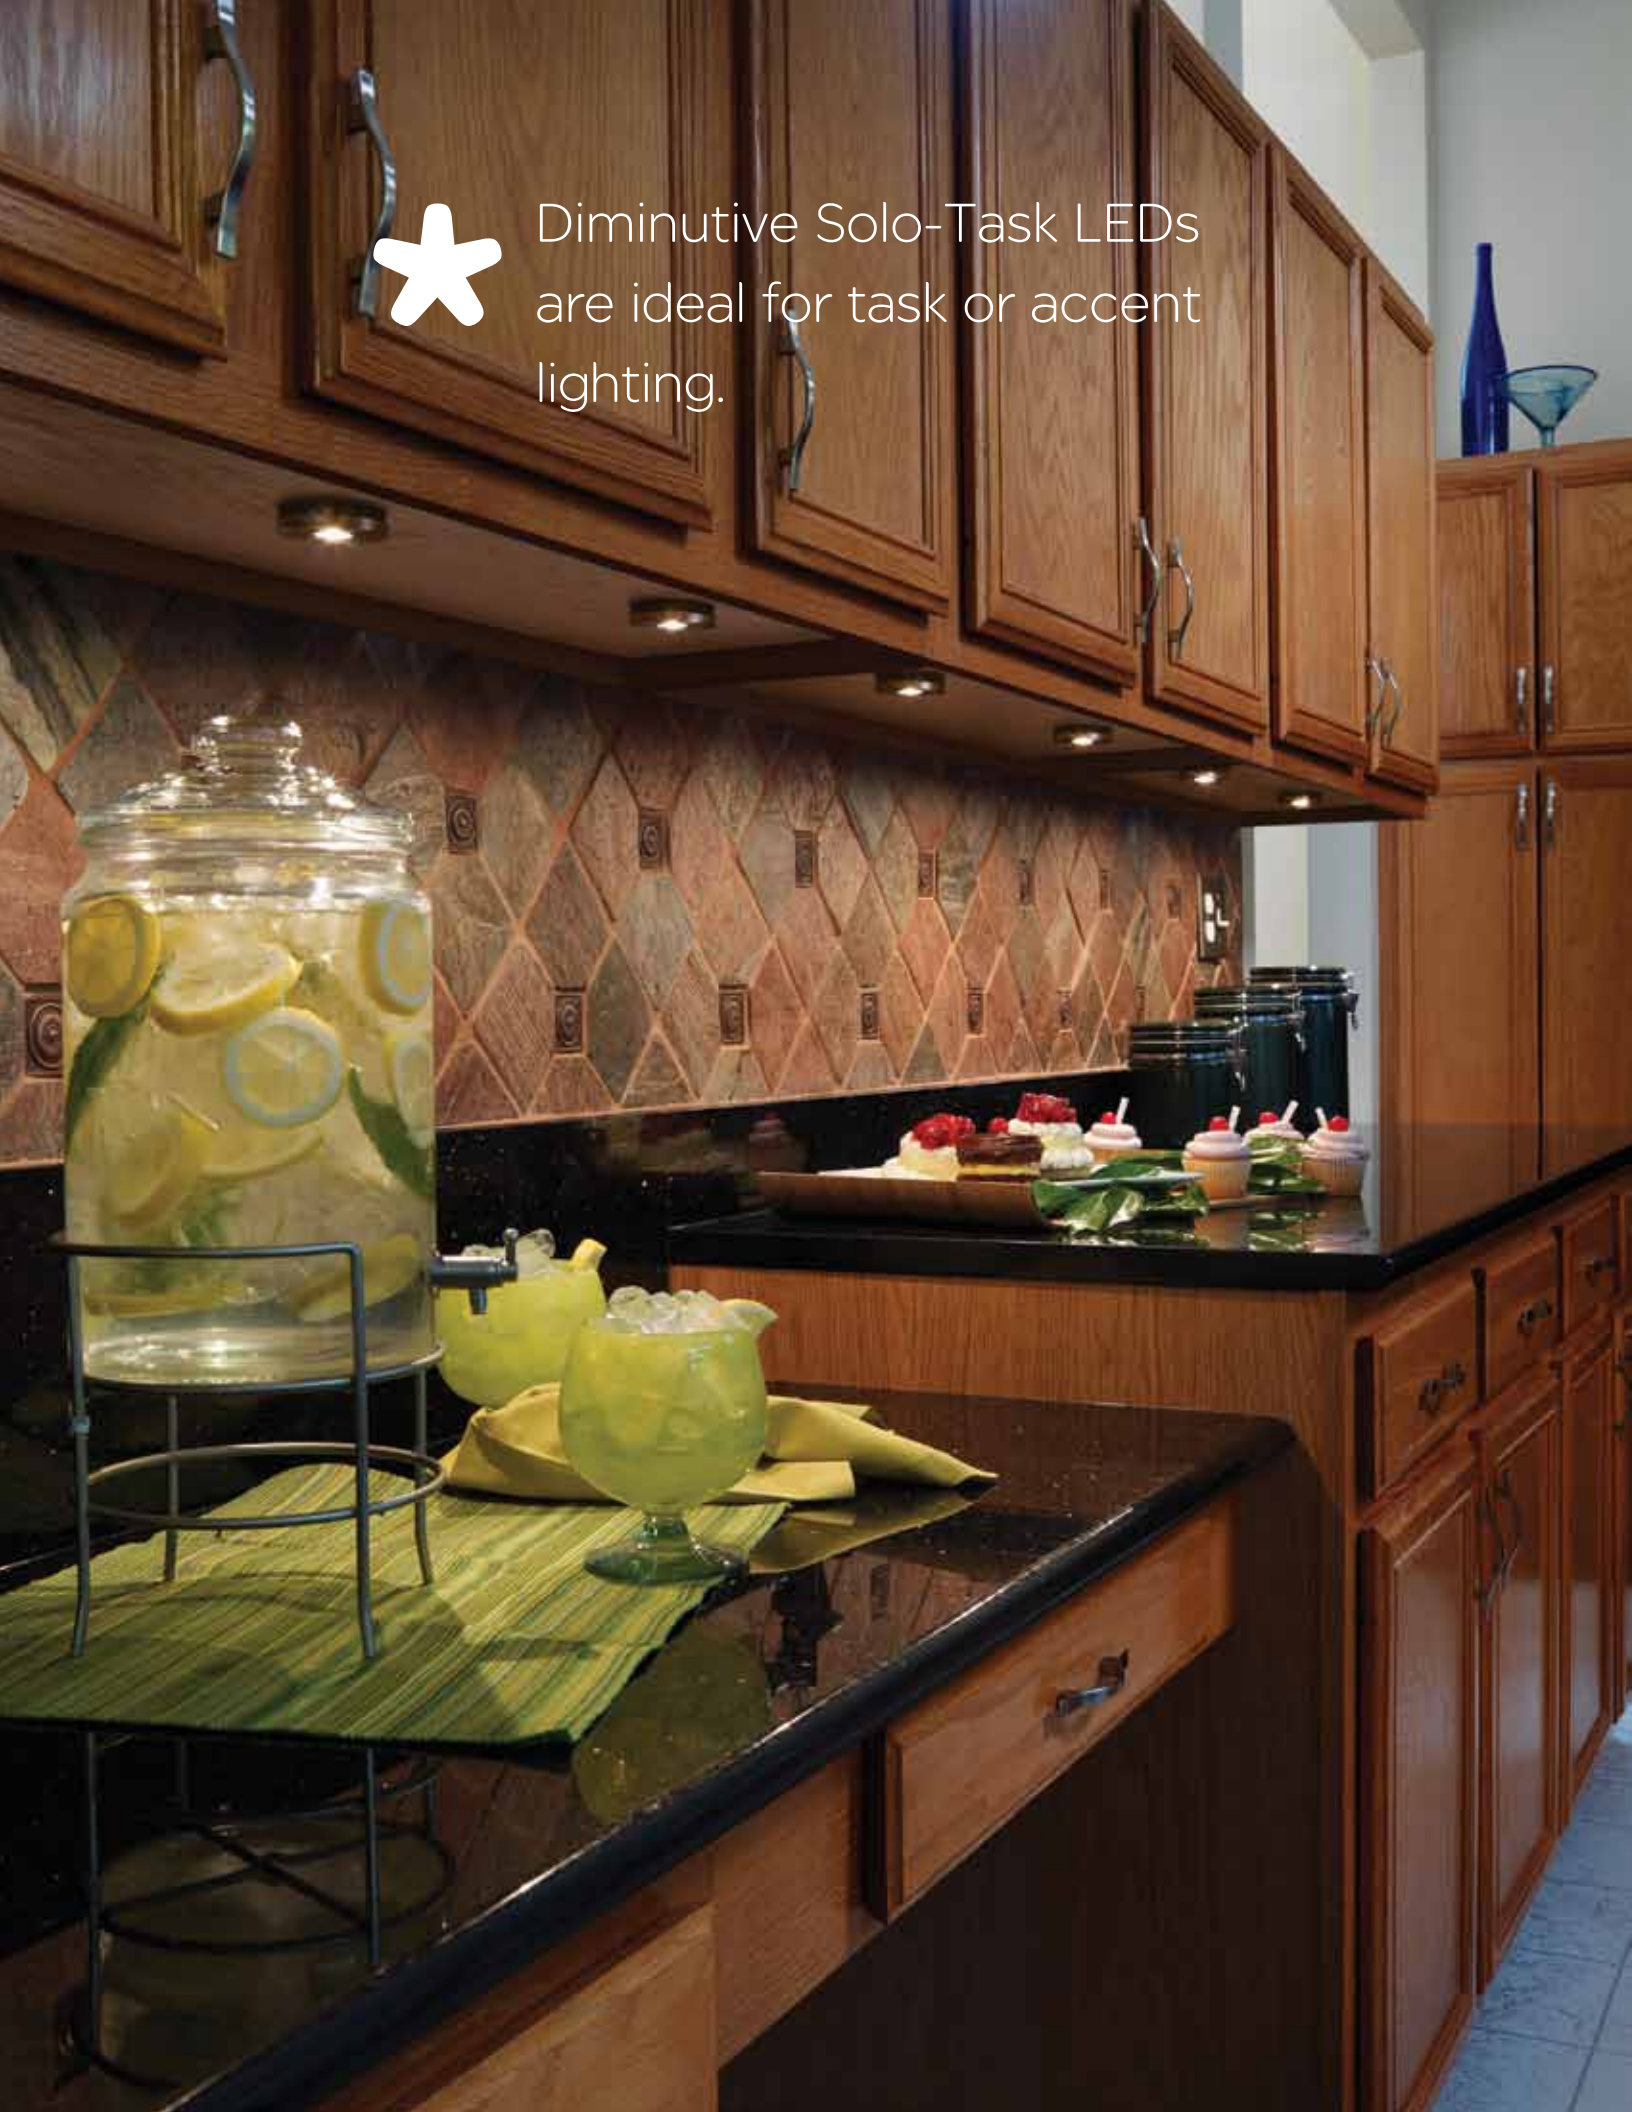

Diminutive Solo-Task LEDs are ideal for task or accent lighting.