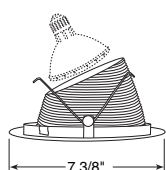

Features

- 5 5/8" aperture
- Simple housing and trim format allows easy ordering, installation and fixture adjustment
- Deep lamp regression and computer-optimized reflector contour provides 50° lamp/lamp image cut-off for exceptional low aperture brightness
- High quality, superior construction including hand-polished reflector finishes
- 361° rotation and 35° tilt with tool-less locking and hot aiming capability
- Internal lamp shield eliminates sight lines into housing from all viewing angles to maintain pure, clean aperture appearance
- Shadow-free, knife-edge trim design blends smoothly into the ceiling and allows architectural continuity with Juno recessed trims
- Low profile trim with self-aligning torsion-springs for clean ceiling interface without light leaks
- Real Nail™ 3 Bar Hangers - Latest generation of patented adjustable bar hangers, including removable nail for repositioning of fixture
- 75W-Max PAR30 lamp used in trim selection below

Ordering Information

Catalog Number: IC63

Accessories

Catalog Number/Description

CTA6 Ceiling Thickness Adapter (1 1/4" to 2")

To order, specify catalog number.

Dimensions

Adjustable Trims

Catalog

- 638B-WH
- 638C-WH
- 638G-WH
- 638HZ-SC
- 638HZ-WH
- 638WHZ-ABZ
- 638WHZ-WH

Description

- Black Alzak®, White Trim
- Clear Alzak®, White Trim
- Gold Alzak®, White Trim
- Haze, Satin Chrome Trim
- Haze, White Trim
- Wheat Haze, Classic Aged Bronze Trim
- Wheat Haze, White Trim

Max. Lamp Rating

75W PAR30
Aperture
5 5/8"

Angle-Cut Cone

Catalog

- 635B-ABZ
- 635B-SC
- 635B-WH
- 635W-WH

Description

- Black, Classic Aged Bronze Trim
- Black, Satin Chrome Trim
- Black, White Trim
- White, White Trim