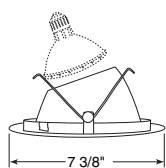

Features

- 5 5/8" aperture
- Simple housing and trim format allows easy ordering, installation and fixture adjustment
- Deep lamp regression and computer-optimized reflector contour provides 50° lamp/lamp image cut-off for exceptional low aperture brightness
- High quality, superior construction including hand-polished reflector finishes
- 361° rotation and 35° tilt with tool-less locking and hot aiming capability
- Internal lamp shield eliminates sight lines into housing from all viewing angles to maintain pure, clean aperture appearance
- Shadow-free, knife-edge trim design blends smoothly into the ceiling and allows architectural continuity with Juno recessed trims
- Low profile trim with self-aligning torsion-springs for clean ceiling interface without light leaks
- Real Nail™ 3 Bar Hangers - Latest generation of patented adjustable bar hangers, including removable nail for repositioning of fixture
- 75W-Max PAR30 lamp used in trim selection below

Ordering Information

Catalog Number: IC63

Accessories

Catalog Number/Description

CTA6 Ceiling Thickness Adapter (1 1/4" to 2")

To order, specify catalog number.

Dimensions

Adjustable Trims

Max. Lamp Rating

75W PAR30
Aperture
5 5/8"

Angle-Cut Cone

Catalog

- 635B-ABZ
- 635B-SC
- 635B-WH
- 635W-WH

Description

- Black, Classic Aged Bronze Trim
- Black, Satin Chrome Trim
- Black, White Trim
- White, White Trim