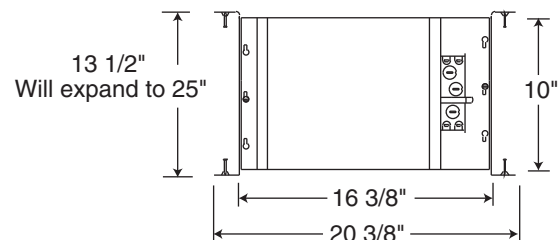

Ordering Information

Catalog Number: IC63

Accessories

Catalog Number/Description

CTA6 Ceiling Thickness Adapter (1 1/4" to 2")

To order, specify catalog number.

Dimensions

Adjustable Trims

Max. Lamp Rating

75W PAR30
Aperture
5 5/8"

Angle-Cut Cone

Catalog

- 635B-ABZ
- 635B-SC
- 635B-WH
- 635W-WH

Description

- Black, Classic Aged Bronze Trim
- Black, Satin Chrome Trim
- Black, White Trim
- White, White Trim