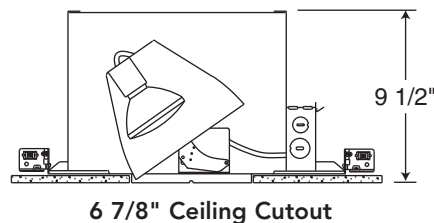

Ordering Information

Catalog Number: IC63

Accessories

Catalog Number/Description

CTA6 Ceiling Thickness Adapter (1 1/4" to 2")

To order, specify catalog number.

Dimensions

Adjustable Trims