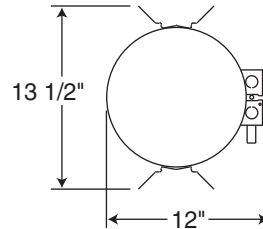

Listings UL Listed, C-UL/CSA certified for through-branch wiring and damp locations • Conforms with City of Chicago IP requirements

Features

- 5 5/8" aperture
- Simple housing and trim format allows easy ordering, installation and fixture adjustment
- Deep lamp regression and computer-optimized reflector contour provides 50° lamp/lamp image cut-off for exceptional low aperture brightness
- 361° rotation and 35° tilt with tool-less locking and hot aiming capability
- Low profile trim with self-aligning torsion-springs for clean ceiling interface without light leaks
- Shadow-free, knife-edge trim design blends smoothly into the ceiling and allows architectural continuity with Juno recessed trims
- High quality, superior construction including hand-polished reflector finishes
- Vertically adjustable mounting brackets accept 1/2" conduit, "C" channels, linear flat bars or 24 1/2" telescoping Real Nail™ bar hangers
- 75W-Max PAR30 lamp used in trim selection below

Ordering Information

Catalog Number: **TC963**

Accessories

Catalog Number/Description

- HB-1** Two Real Nail™ 3 Bar Hangers
- HB-26** Two 26" C-Channel Bar Hangers
- HB-50** Two 50" C-Channel Bar Hangers
- LB-27** Two 27" Linear Bar Hangers
- CTA6** Ceiling Thickness Adapter (1 1/4" to 2")

To order, specify catalog number.

Dimensions

6 7/8" Ceiling Cutout

Adjustable Trims

Angle-Cut Cone

- Catalog #**
638B-WH
638C-WH
638G-WH
638HZ-SC
638HZ-WH
638WHZ-ABZ
638WHZ-WH

- Description**
 Black Alzak®, White Trim
 Clear Alzak®, White Trim
 Gold Alzak®, White Trim
 Haze, Satin Chrome Trim
 Haze, White Trim
 Wheat Haze, Classic Aged Bronze
 Wheat Haze, White Trim

- Max. Lamp Rating**
 75W PAR30
Aperture
 5 5/8"

Angle-Cut Baffle

- Catalog #**
635B-ABZ
635B-SC
635B-WH
635W-WH

- Description**
 Black, Classic Aged Bronze Trim
 Black, Satin Chrome Trim
 Black, White Trim
 White, White Trim