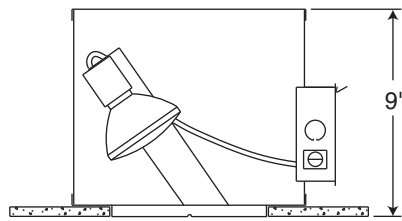

Listings UL Listed, C-UL/CSA certified for through-branch wiring and damp locations • Conforms with City of Chicago IP requirements

Features

- 5 5/8" aperture
- Simple housing and trim format allows easy ordering, installation and fixture adjustment
- Deep lamp regression and computer-optimized reflector contour provides 50° lamp/lamp image cut-off for exceptional low aperture brightness
- 361° rotation and 35° tilt with tool-less locking and hot aiming capability
- Low profile trim with self-aligning torsion-springs for clean ceiling interface without light leaks
- Shadow-free, knife-edge trim design blends smoothly into the ceiling and allows architectural continuity with Juno recessed trims
- High quality, superior construction including hand-polished reflector finishes
- Vertically adjustable mounting brackets accept 1/2" conduit, "C" channels, linear flat bars or 24 1/2" telescoping Real Nail™ bar hangers
- 75W-Max PAR30 lamp used in trim selection below

Ordering Information

Catalog Number: **TC963**

Accessories

Catalog Number/Description

- HB-1** Two Real Nail™ 3 Bar Hangers
- HB-26** Two 26" C-Channel Bar Hangers
- HB-50** Two 50" C-Channel Bar Hangers
- LB-27** Two 27" Linear Bar Hangers
- CTA6** Ceiling Thickness Adapter (1 1/4" to 2")

To order, specify catalog number.

Dimensions

6 7/8" Ceiling Cutout

Adjustable Trims

Angle-Cut Cone

- Catalog #**
638B-WH
638C-WH
638G-WH
638HZ-SC
638HZ-WH
638WHZ-ABZ
638WHZ-WH

- Description**
 Black Alzak®, White Trim
 Clear Alzak®, White Trim
 Gold Alzak®, White Trim
 Haze, Satin Chrome Trim
 Haze, White Trim
 Wheat Haze, Classic Aged Bronze
 Wheat Haze, White Trim