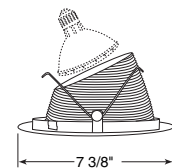

JUNO LIGHTING GROUP
by Schneider Electric