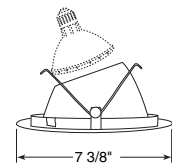

Listings UL Listed, C-UL/CSA certified for through-branch wiring and damp locations • Conforms with City of Chicago IP requirements

Features

- 5 5/8" aperture
- Simple housing and trim format allows easy ordering, installation and fixture adjustment
- Deep lamp regression and computer-optimized reflector contour provides 50° lamp/lamp image cut-off for exceptional low aperture brightness
- 361° rotation and 35° tilt with tool-less locking and hot aiming capability
- Low profile trim with self-aligning torsion-springs for clean ceiling interface without light leaks
- Shadow-free, knife-edge trim design blends smoothly into the ceiling and allows architectural continuity with Juno recessed trims
- High quality, superior construction including hand-polished reflector finishes
- Vertically adjustable mounting brackets accept 1/2" conduit, "C" channels, linear flat bars or 24 1/2" telescoping Real Nail™ bar hangers
- 75W-Max PAR30 lamp used in trim selection below

Ordering Information

Catalog Number: **TC963**

Accessories

Catalog Number/Description

- HB-1** Two Real Nail™ 3 Bar Hangers
- HB-26** Two 26" C-Channel Bar Hangers
- HB-50** Two 50" C-Channel Bar Hangers
- LB-27** Two 27" Linear Bar Hangers
- CTA6** Ceiling Thickness Adapter (1 1/4" to 2")

To order, specify catalog number.

Dimensions

6 7/8" Ceiling Cutout

Adjustable Trims

Angle-Cut Cone

- Catalog #**
638B-WH
638C-WH
638G-WH
638HZ-SC
638HZ-WH
638WHZ-ABZ
638WHZ-WH

- Description**
 Black Alzak®, White Trim
 Clear Alzak®, White Trim
 Gold Alzak®, White Trim
 Haze, Satin Chrome Trim
 Haze, White Trim
 Wheat Haze, Classic Aged Bronze
 Wheat Haze, White Trim

- Max. Lamp Rating**
 75W PAR30
Aperture
 5 5/8"

Angle-Cut Baffle

- Catalog #**
635B-ABZ
635B-SC
635B-WH
635W-WH

- Description**
 Black, Classic Aged Bronze Trim
 Black, Satin Chrome Trim
 Black, White Trim
 White, White Trim