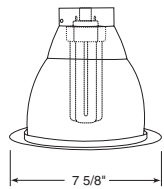

Downlights

Catalog #
600C-WH
600G-WH
600HZ-WH
600WHZ-WH

Description
Clear Alzak®, White Trim
Gold Alzak®, White Trim
Haze, White Trim
Wheat Haze, White Trim

Max. Lamp Rating
32W Triple CFL
Aperture
6"