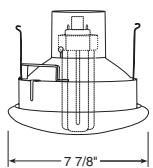

Decorative

Catalog #
611-WH

Description
Decorative Swirled Etched Opal Glass

Max. Lamp Rating
32W Triple CFL