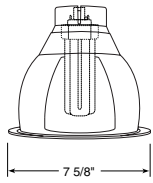

## Wall Wash

**Catalog #**  
600C-WWS-WH  
600G-WWS-WH  
600HZ-WWS-WH

**Description**  
Clear Alzak®, White Trim  
Gold Alzak®, White Trim  
Haze, White Trim

**Max. Lamp Rating**  
32W Triple CFL  
**Aperture**  
6"

Single Wall Wash

**Catalog #**  
600C-WWD-WH  
600G-WWD-WH  
600HZ-WWD-WH

**Description**  
Clear Alzak®, White Trim  
Gold Alzak®, White Trim  
Haze, White Trim

**Max. Lamp Rating**  
32W Triple CFL  
**Aperture**  
6"

Double Wall Wash

**Catalog #**  
600C-WWC-WH  
600G-WWC-WH  
600HZ-WWC-WH

**Description**  
Clear Alzak®, White Trim  
Gold Alzak®, White Trim  
Haze, White Trim

**Max. Lamp Rating**  
32W Triple CFL  
**Aperture**  
6"

Open Downlight

**Catalog #**  
601B-WH  
601W-WH

**Description**  
Black, White Trim  
White, White Trim

**Max. Lamp Rating**  
32W Triple CFL  
**Aperture**  
6"

Baffled Downlight