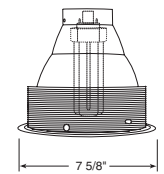

## Downlights

**Catalog #**  
600C-WH  
600G-WH  
600HZ-WH  
600WHZ-WH

**Description**  
Clear Alzak®, White Trim  
Gold Alzak®, White Trim  
Haze, White Trim  
Wheat Haze, White Trim

**Max. Lamp Rating**  
32W Triple CFL  
**Aperture**  
6"

Open Downlight

**Catalog #**  
601B-WH  
601W-WH

**Description**  
Black, White Trim  
White, White Trim

**Max. Lamp Rating**  
32W Triple CFL  
**Aperture**  
6"

Baffled Downlight