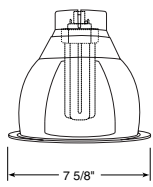

## Wall Wash

**Catalog #**  
600C-WWS-WH  
600G-WWS-WH  
600HZ-WWS-WH

**Description**  
Clear Alzak®, White Trim  
Gold Alzak®, White Trim  
Haze, White Trim

**Max. Lamp Rating**  
32W Triple CFL  
**Aperture**  
6"

Single Wall Wash

**Catalog #**  
600C-WWD-WH  
600G-WWD-WH  
600HZ-WWD-WH

**Description**  
Clear Alzak®, White Trim  
Gold Alzak®, White Trim  
Haze, White Trim

**Max. Lamp Rating**  
32W Triple CFL  
**Aperture**  
6"

Double Wall Wash

**Catalog #**  
600C-WWC-WH  
600G-WWC-WH  
600HZ-WWC-WH

**Description**  
Clear Alzak®, White Trim  
Gold Alzak®, White Trim  
Haze, White Trim

**Max. Lamp Rating**  
32W Triple CFL  
**Aperture**  
6"

Open Downlight

**Catalog #**  
601B-WH  
601W-WH

**Description**  
Black, White Trim  
White, White Trim

**Max. Lamp Rating**  
32W Triple CFL  
**Aperture**  
6"

Baffled Downlight