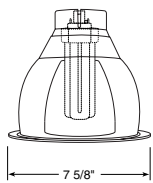

## Wall Wash

**Catalog #**  
600C-WWS-WH  
600G-WWS-WH  
600HZ-WWS-WH

**Description**  
Clear Alzak®, White Trim  
Gold Alzak®, White Trim  
Haze, White Trim

**Max. Lamp Rating**  
32W Triple CFL  
**Aperture**  
6"

Single Wall Wash

**Catalog #**  
600C-WWD-WH  
600G-WWD-WH  
600HZ-WWD-WH

**Description**  
Clear Alzak®, White Trim  
Gold Alzak®, White Trim  
Haze, White Trim

**Max. Lamp Rating**  
32W Triple CFL  
**Aperture**  
6"

Double Wall Wash

**Catalog #**  
600C-WWC-WH  
600G-WWC-WH  
600HZ-WWC-WH

**Description**  
Clear Alzak®, White Trim  
Gold Alzak®, White Trim  
Haze, White Trim

**Max. Lamp Rating**  
32W Triple CFL  
**Aperture**  
6"

Open Downlight

**Catalog #**  
601B-WH  
601W-WH

**Description**  
Black, White Trim  
White, White Trim

**Max. Lamp Rating**  
32W Triple CFL  
**Aperture**  
6"

Baffled Downlight